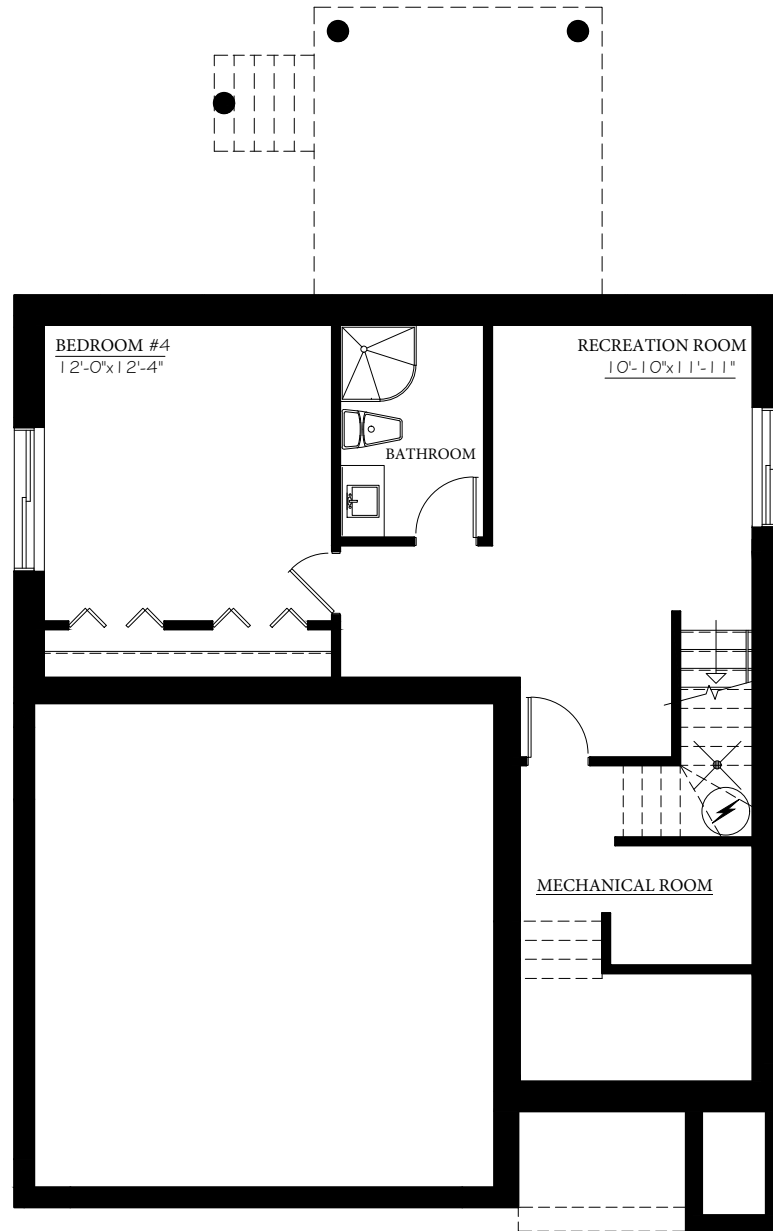

LA PRAIRIE - Main Floor

APPROXIMATE SQUARE FEET	
Main Level	748 SQ FEET
Garage	424 SQ FEET

*Floorplan is for illustration purpose only. Buyer to verify all measurements . Final specifications may vary and are subject to change without notice at Builder's sole discretion. E&OE.

LA PRAIRIE - 2nd Floor

APPROXIMATE SQUARE FEET
1028 SQUARE FEET

*Floorplan is for illustration purpose only. Buyer to verify all measurements . Final specifications may vary and are subject to change without notice at Builder's sole discretion. E&OE.

LA PRAIRIE - Basement

APPROXIMATE SQUARE FEET
448 SQUARE FEET

*Floorplan is for illustration purpose only. Buyer to verify all measurements . Final specifications may vary and are subject to change without notice at Builder's sole discretion. E&OE.