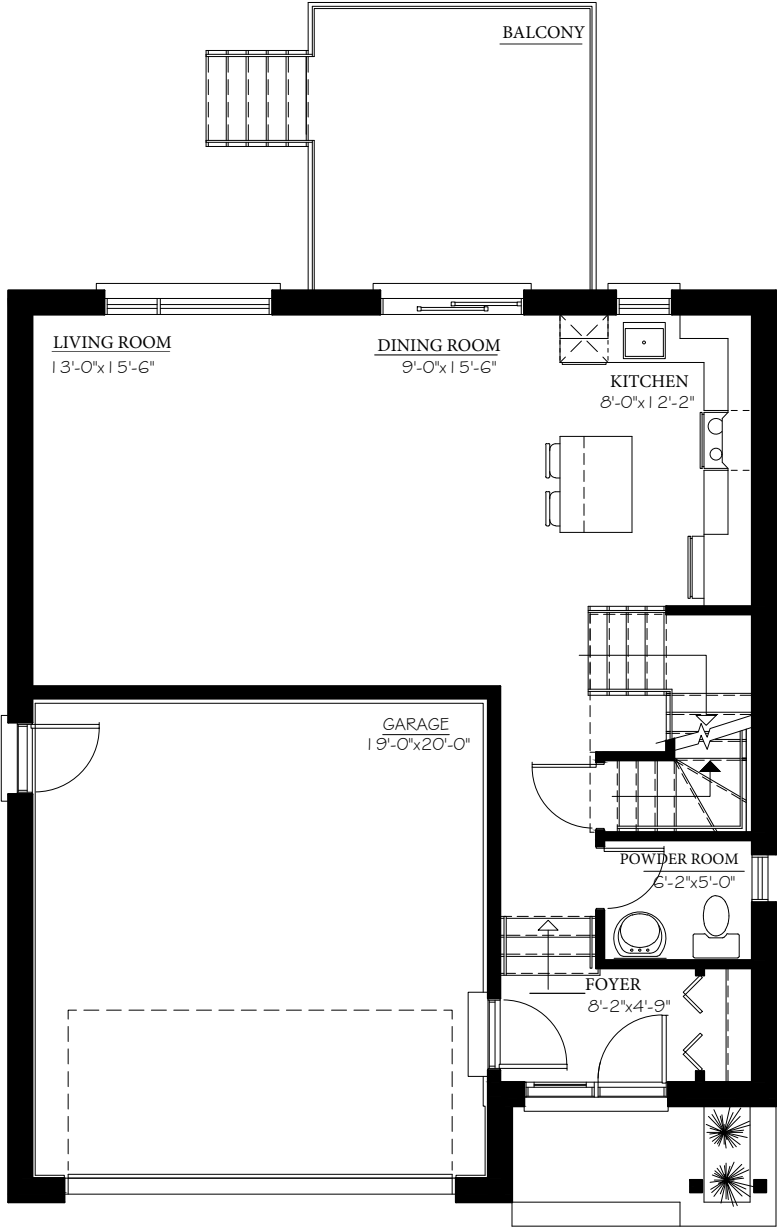

LA PRAIRIE - Main Floor

APPROXIMATE SQUARE FEET	
Main Level	748 SQ FEET
Garage	424 SQ FEET

*Floorplan is for illustration purpose only. Buyer to verify all measurements . Final specifications may vary and are subject to change without notice at Builder's sole discretion. E&OE.

LA PRAIRIE - 2nd Floor

APPROXIMATE SQUARE FEET
1028 SQUARE FEET

*Floorplan is for illustration purpose only. Buyer to verify all measurements . Final specifications may vary and are subject to change without notice at Builder's sole discretion. E&OE.

LA PRAIRIE - Basement

APPROXIMATE SQUARE FEET
448 SQUARE FEET

*Floorplan is for illustration purpose only. Buyer to verify all measurements . Final specifications may vary and are subject to change without notice at Builder's sole discretion. E&OE.