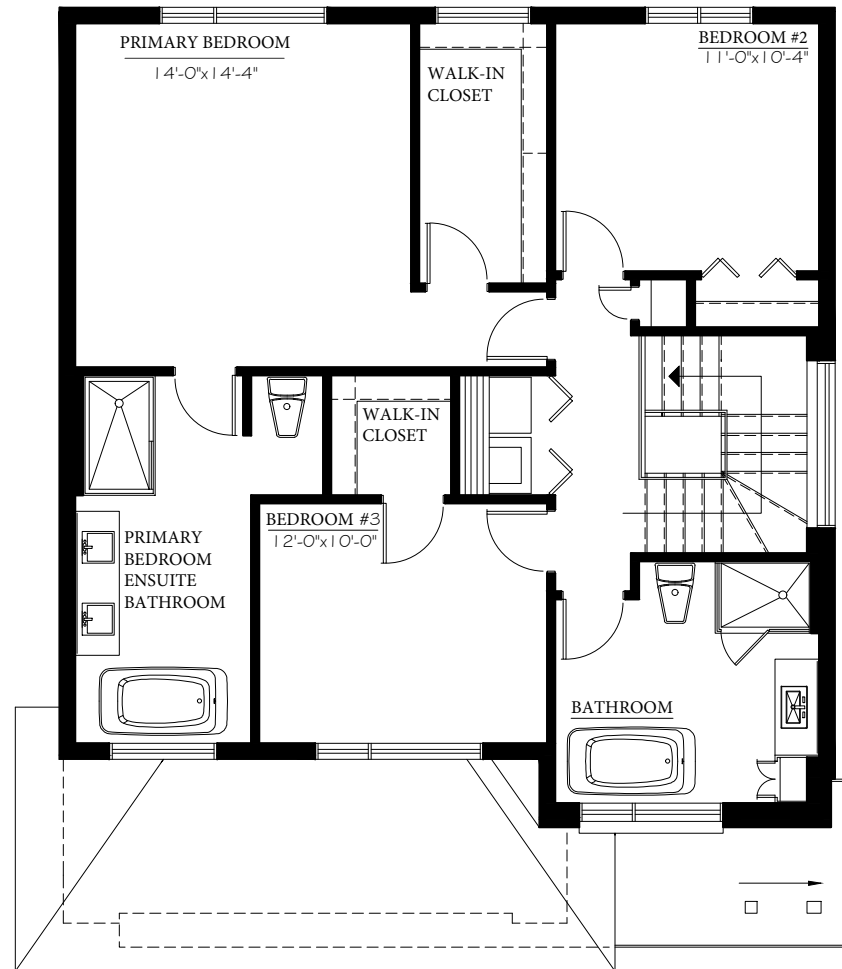

LA PRAIRIE - Main Floor

APPROXIMATE SQUARE FEET	
Main Level	748 SQ FEET
Garage	424 SQ FEET

*Floorplan is for illustration purpose only. Buyer to verify all measurements . Final specifications may vary and are subject to change without notice at Builder's sole discretion. E&OE.

LA PRAIRIE - 2nd Floor

APPROXIMATE SQUARE FEET
1028 SQUARE FEET

*Floorplan is for illustration purpose only. Buyer to verify all measurements . Final specifications may vary and are subject to change without notice at Builder's sole discretion. E&OE.

LA PRAIRIE - Basement

APPROXIMATE SQUARE FEET
448 SQUARE FEET

*Floorplan is for illustration purpose only. Buyer to verify all measurements . Final specifications may vary and are subject to change without notice at Builder's sole discretion. E&OE.